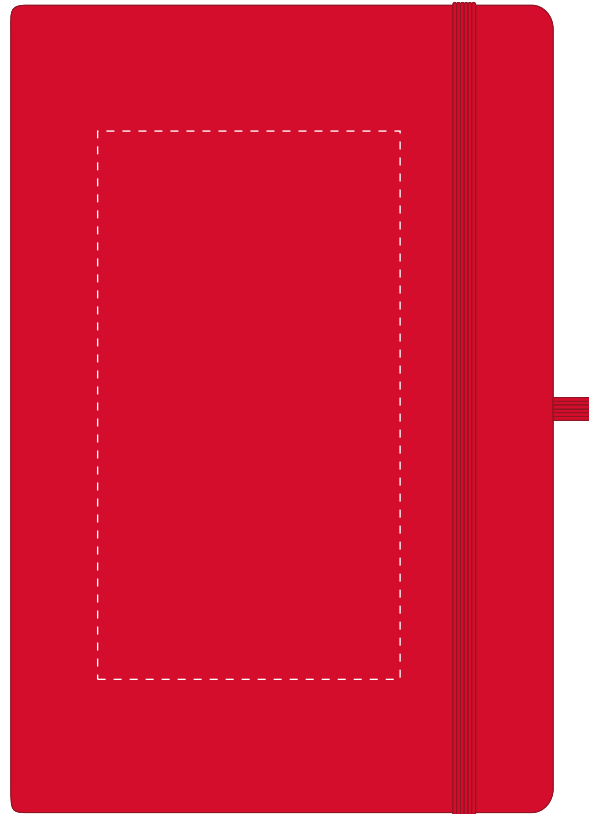

Your Ref:	Quantity:	Product Code: QS2345
Our Ref:	Version: 1	Product Colour: RED

**PRINTING CONCERNS:****PRODUCT INFO: DUE TO THE NATURE OF THE PRODUCT THE PRINT POSITION MAY VARY BY 2 - 3 MM**

We stock this item in the following colours

**PANTONE REFERENCE(S)**

● Debossing / Foil Blocking

ARTWORK SCALE 50%

- CENTRED TO PRINT AREA
- CENTRED TO NOTEBOOK

Product Image for visualisation  
- colours may vary

The dashed line is to demonstrate print area and will not appear on your printed item